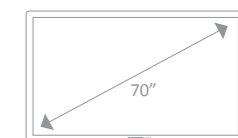

CB3060L-4NG